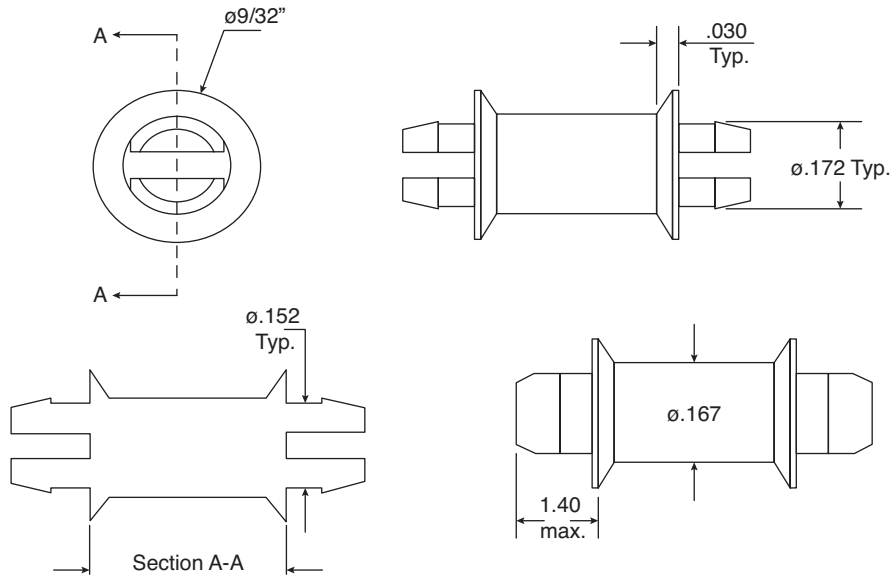

DIMENSIONS: in

SPECIFICATIONS

Material:	Natural Nylon 6/6
Panel Thickness:	1/16"
RoHS Compliant	

Part Number	Description	Dim. A
561-DSP125	DSP 125	.125 (± 0.005)
561-DSP250	DSP 250	.250 (± 0.005)
561-DSP312	DSP 312	.312 (± 0.005)
561-DSP375	DSP 375	.375 (± 0.005)
561-DSP437	DSP 437	.437 (± 0.005)
561-DSP500	DSP 500	.500 (± 0.005)
561-DSP625	DSP 625	.625 (± 0.005)
561-DSP750	DSP 750	.750 (± 0.005)
561-DSP1000	DSP 1000	1.00 (± 0.005)